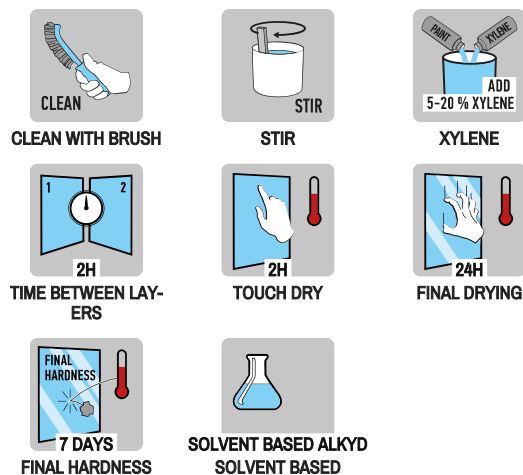

SALES QTY:

2.5l: 1 pcs , 2 pcs

250ml: 5 pcs

750ml: 2 pcs