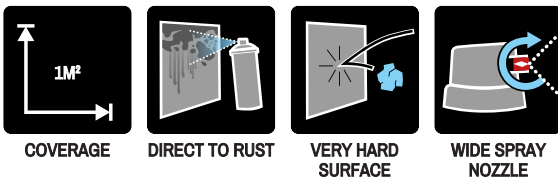

HAMMER SMOOTH SPRAY PAINT

All round Maston Hammer Smooth metal paint, is suitable for all metal surfaces excl. galvanized steel both indoors and outdoors. All in one: rust protection, primer and surface paint. Removing excess rust before application is recommended and yields better durability. For aluminum, galvanized steel, zinc, stainless steel, brass and copper surfaces we recommend priming with Maston 1K acid primer.

Drying times: touch-dry: 30 min., dry: 24 h.

Repaint, if necessary, after 15 min. (+20°C) only with itself, Maston Hammer paint.

BINDER: Acryl

DEGREE OF GLOSS (DIN 67530 60 °):
gloss 70-100 gloss units

HEAT RESISTANCE: 120°C

STORAGE STABILITY: 60 months

SIZE: 400ml

SALES QTY:
400ml: 6 pcs

USAGE INSTRUCTIONS:

DRYING TIME: Dust-dry 15 min., touch-dry: 30 min., Dry: 24 h. Repaint, if necessary, after 15 min. (+20°C) only with itself, Maston Hammer paint.

RECOAT:

always, 5 minutes in between layers

MATERIAL

HARDNESS

MASTON Hammer Smooth spray paint

Art. No.	MASTON Hammer Smooth spray paint	Color	Barcode
8880003	Spraypaint Hammer smooth silver 400ml		6412490017743
8880001	Spraypaint Hammer smooth black 400ml		6412490017729
8880002	Spraypaint Hammer smooth white 400ml		6412490017736
8880001-EU	Spraypaint Hammer smooth Black 400ml		6412490035815
8880001M-EU	Spraypaint Hammer smooth Black matt 400ml		6412490035792
8880005-EU	Spraypaint Hammer smooth Blue 400ml		6412490035716
8880008-EU	Spraypaint Hammer smooth Brown 400ml		6412490035730
8880004-EU	Spraypaint Hammer smooth Green 400ml		6412490035709
8880010-EU	Spraypaint Hammer smooth Gun Metal Grey 400ml		6412490035747
8880006-EU	Spraypaint Hammer smooth Red 400ml		6412490035723
8880003-EU	Spraypaint Hammer smooth Silver 400ml		6412490035839
8880002-EU	Spraypaint Hammer smooth White 400ml		6412490035822
8880002M-EU	Spraypaint Hammer smooth White matt 400ml		6412490035808